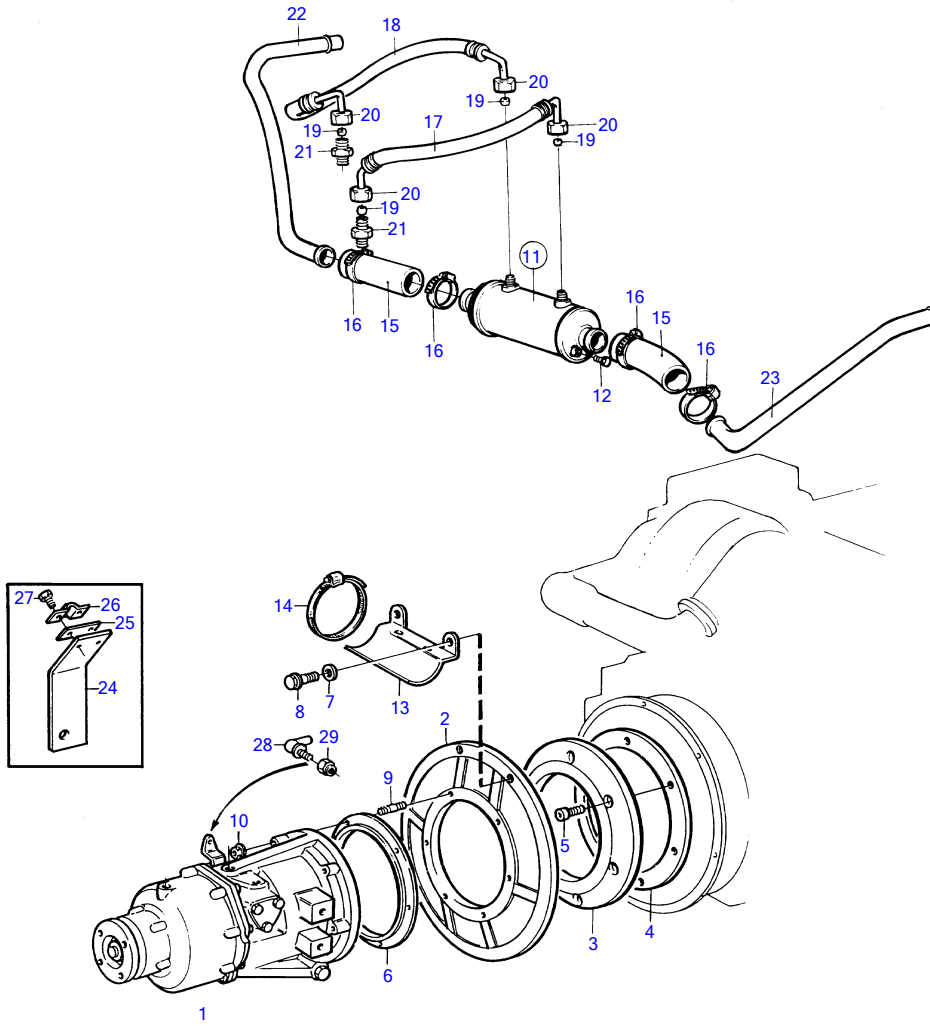

TAMD31D, TMD31D

9467

TAMD31D, TMD31D

REF	PART NO.	QTY	DESCRIPTION	NOTES
1			Reversing gear	
2	829489	1	Cardboard tube	
3	854321	1	Absorber	
4	(859957)	1	Ring gear	Obsolete part
5	941761	6	Hex. socket screw	
6	859566	1	Spacer ring	
7	941908	11	Spring washer	
8	946752	11	Flange screw	
9	953084	6	Stud	
10	971095	6	Flange nut	
11	855756	1	Oil cooler	
12	180759	1	Plug	
13	859592	1	Bracket	
14	961674	2	Hose clamp	
15	949315	2	Rubber hose	L=60mm
16	961669	4	Hose clamp	
17	841171	1	Hose assembly	L=400mm
18	(829260)	1	Hose	L=500mm, Obsolete part
19	956970	4	Ferrule	
20	956984	4	Fitting nut	
21	941750	2	Nipple	
22	(859590)	1	Coolant pipe	Obsolete part
23	858616	1	Coolant pipe	
24	(844359)	1	Bracket	Obsolete part
25	819068	1	Washer	
26	21471054	1	Bracket	
27	950021	1	Cross recessed screw	
28	813042	1	Ball joint	
29	951674	2	Lock nut	